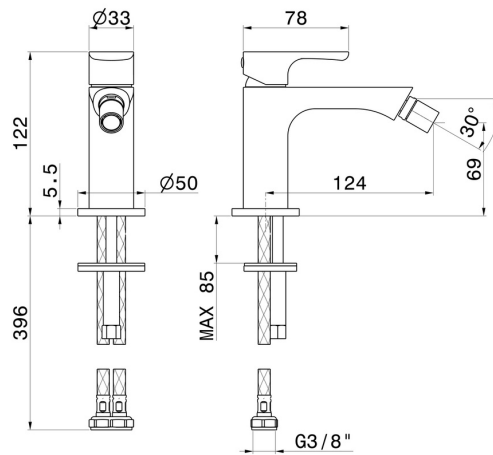

LINFA II

69427.M0.070

Single lever bidet mixer - finish Titanium Satin

Without pop-up waste set

FEATURES

- | | |
|-------------------|--------------------------|
| Material | Brass |
| Technology | Save Water |
| Installation | Freestanding |
| Hole type | Single hole |
| Control type | Single lever |
| Waste / Drain set | Without waste set |
| Water mixing | Mechanical |

TECHNICAL DRAWING

LINFA II

69427.M0.070

Single lever bidet mixer - finish Titanium Satin

AVAILABLE FINISHES

 **M0.070**
Titanium Satin

 **01.014**
finish Matt White

 **01.093**
finish Matt Black