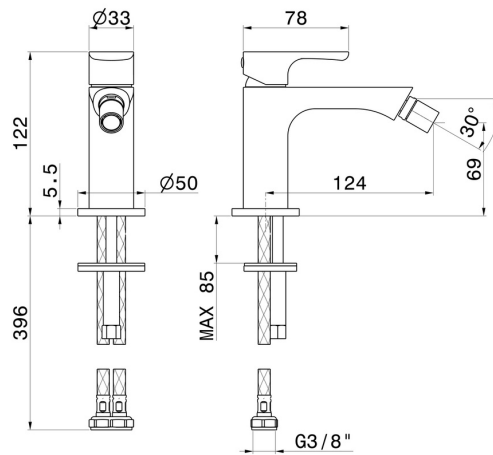

LINFA II

69427.M0.071

Single lever bidet mixer - finish Gold Satin

Without pop-up waste set

FEATURES

- | | |
|-------------------|--------------------------|
| Material | Brass |
| Technology | Save Water |
| Installation | Freestanding |
| Hole type | Single hole |
| Control type | Single lever |
| Waste / Drain set | Without waste set |
| Water mixing | Mechanical |

TECHNICAL DRAWING

LINFA II

69427.M0.071

Single lever bidet mixer - finish Gold Satin

AVAILABLE FINISHES

M0.071

Gold Satin

01.014