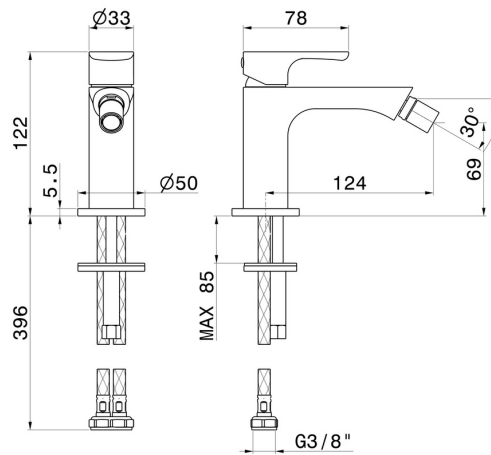

LINFA II

69427.M0.072

Single lever bidet mixer - finish Copper Satin

Without pop-up waste set

Copper Satin

FEATURES

Material	Brass
Technology	Save Water
Installation	Freestanding
Hole type	Single hole
Control type	Single lever
Waste / Drain set	Without waste set
Water mixing	Mechanical

TECHNICAL DRAWING

LINFA II

69427.M0.072

Single lever bidet mixer - finish Copper Satin

AVAILABLE FINISHES

 **M0.072**
Copper Satin

 **01.014**
finish Matt White

 **01.093**
finish Matt Black