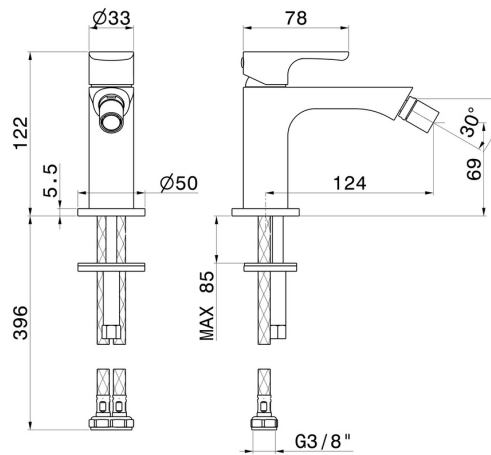

LINFA II

69427.M0.075

Single lever bidet mixer - finish Copper Glossy

Without pop-up waste set

FEATURES

- | | |
|-------------------|--------------------------|
| Material | Brass |
| Technology | Save Water |
| Installation | Freestanding |
| Hole type | Single hole |
| Control type | Single lever |
| Waste / Drain set | Without waste set |
| Water mixing | Mechanical |

TECHNICAL DRAWING

 **AR Preview**
try it in your home

More Details
on our [website](#)

LINFA II

69427.M0.075

Single lever bidet mixer - finish Copper Glossy

AVAILABLE FINISHES

M0.075