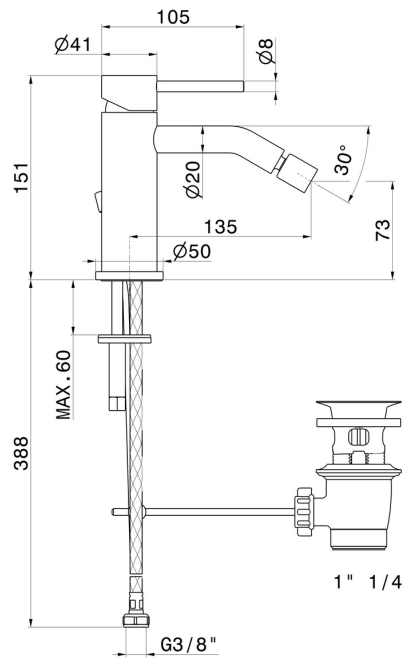

# X-STEEL 316

**69623X.59.064**

Single lever bidet mixer - finish PVD Brushed Gun Metal

PVD Brushed Gun Metal

## FEATURES

Material	<b>Stainless Steel</b>
Technology	<b>Save Water</b>
Installation	<b>Freestanding</b>
Hole type	<b>Single hole</b>
Control type	<b>Single lever</b>
Waste / Drain set	<b>With waste set</b>
Water mixing	<b>Mechanical</b>

## TECHNICAL DRAWING

**X-STEEL 316**

**69623X.59.064**

Single lever bidet mixer - finish PVD Brushed Gun Metal

**AVAILABLE FINISHES**

---

**59.064**

PVD Brushed Gun Metal