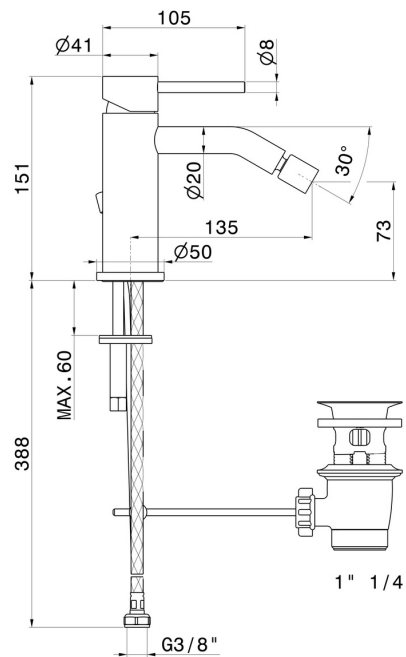

X-STEEL 316

69623X.59.067

Single lever bidet mixer - finish PVD Brushed Copper Bronze

PVD Brushed Copper Bronze

FEATURES

| | |
|-------------------|------------------------|
| Material | Stainless Steel |
| Technology | Save Water |
| Installation | Freestanding |
| Hole type | Single hole |
| Control type | Single lever |
| Waste / Drain set | With waste set |
| Water mixing | Mechanical |

TECHNICAL DRAWING

X-STEEL 316

69623X.59.067

Single lever bidet mixer - finish PVD Brushed Copper Bronze

AVAILABLE FINISHES

59.067

PVD Brushed Copper Bronze

50.050