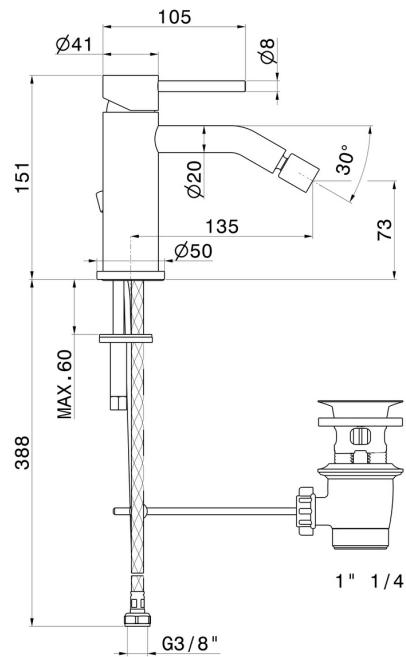

# X-STEEL 316

**69623X.59.097**

Single lever bidet mixer - finish PVD Brushed Gold

PVD Brushed Gold

## FEATURES

|                   |                        |
|-------------------|------------------------|
| Material          | <b>Stainless Steel</b> |
| Technology        | <b>Save Water</b>      |
| Installation      | <b>Freestanding</b>    |
| Hole type         | <b>Single hole</b>     |
| Control type      | <b>Single lever</b>    |
| Waste / Drain set | <b>With waste set</b>  |
| Water mixing      | <b>Mechanical</b>      |

## TECHNICAL DRAWING

 **AR Preview**  
try it in your home

**More Details**  
on our [website](#)

**X-STEEL 316**

**69623X.59.097**

Single lever bidet mixer - finish PVD Brushed Gold

**AVAILABLE FINISHES**

---