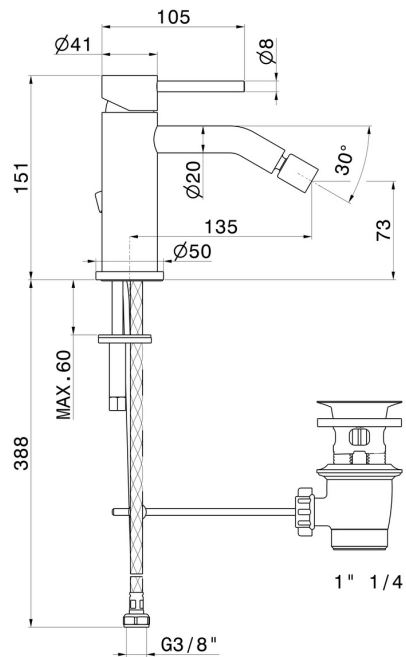

# X-STEEL 316

**69623X.59.098**

Single lever bidet mixer - finish PVD Brushed Pale Gold

PVD Brushed Pale Gold

## FEATURES

Material	<b>Stainless Steel</b>
Technology	<b>Save Water</b>
Installation	<b>Freestanding</b>
Hole type	<b>Single hole</b>
Control type	<b>Single lever</b>
Waste / Drain set	<b>With waste set</b>
Water mixing	<b>Mechanical</b>

## TECHNICAL DRAWING

**X-STEEL 316**

**69623X.59.098**

Single lever bidet mixer - finish PVD Brushed Pale Gold

**AVAILABLE FINISHES**

---

**59.098**

PVD Brushed Pale Gold