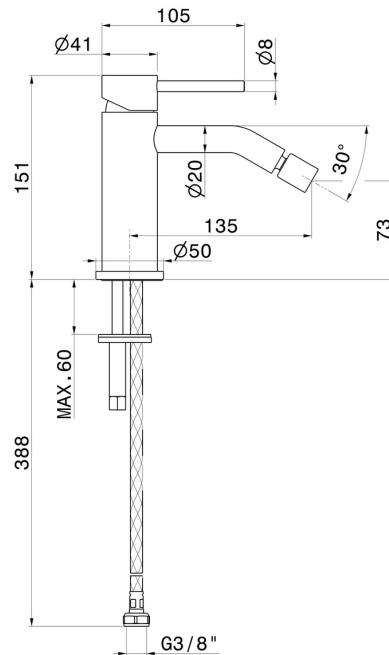

X-STEEL 316

69626X.59.097

Single lever bidet mixer - finish PVD Brushed Gold

Without pop-up waste set

PVD Brushed Gold

FEATURES

Material	Stainless Steel
Technology	Save Water
Installation	Freestanding
Hole type	Single hole
Control type	Single lever
Waste / Drain set	Without waste set
Water mixing	Mechanical

TECHNICAL DRAWING

X-STEEL 316

69626X.59.097

Single lever bidet mixer - finish PVD Brushed Gold

AVAILABLE FINISHES

59.097

PVD Brushed Gold

50.050