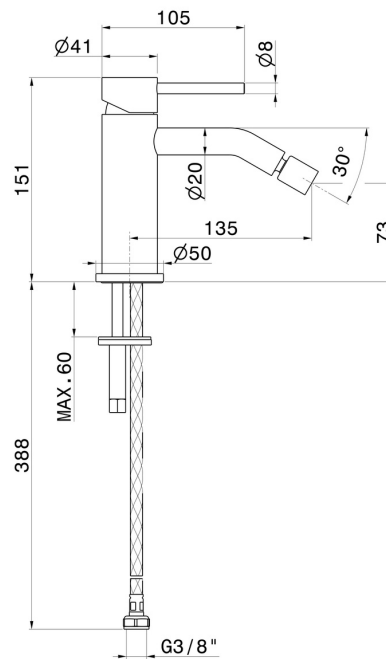

# X-STEEL 316

**69626X.59.098**

Single lever bidet mixer - finish PVD Brushed Pale Gold

Without pop-up waste set

PVD Brushed Pale Gold

## FEATURES

Material	<b>Stainless Steel</b>
Technology	<b>Save Water</b>
Installation	<b>Freestanding</b>
Hole type	<b>Single hole</b>
Control type	<b>Single lever</b>
Waste / Drain set	<b>Without waste set</b>
Water mixing	<b>Mechanical</b>

## TECHNICAL DRAWING

**X-STEEL 316**

**69626X.59.098**

Single lever bidet mixer - finish PVD Brushed Pale Gold

**AVAILABLE FINISHES**

---

**59.098**

PVD Brushed Pale Gold