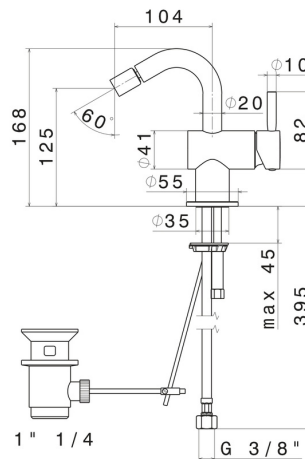

BLINK

70825.01.093

Single lever bidet mixer - finish Matt Black

Matt Black

FEATURES

Material	Brass
Technology	Save Water
Installation	Freestanding
Hole type	Single hole
Control type	Single lever
Waste / Drain set	With waste set
Water mixing	Mechanical

TECHNICAL DRAWING

 **AR Preview**
try it in your home

More Details
on our [website](#)

BLINK

70825.01.093

Single lever bidet mixer - finish Matt Black

AVAILABLE FINISHES

01.093