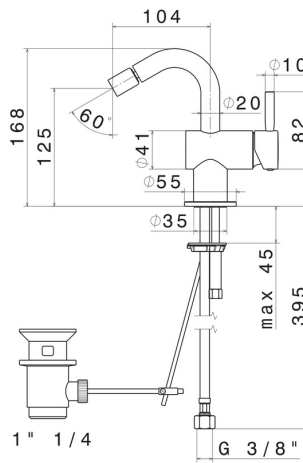

BLINK

70825.21.018

Single lever bidet mixer - finish Chrome

Chrome

FEATURES

Material	Brass
Technology	Save Water
Installation	Freestanding
Hole type	Single hole
Control type	Single lever
Waste / Drain set	With waste set
Water mixing	Mechanical

TECHNICAL DRAWING

BLINK

70825.21.018

Single lever bidet mixer - finish Chrome

AVAILABLE FINISHES

21.018

Chrome

01.093