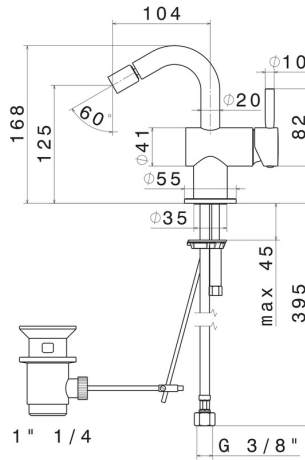

BLINK

70825.58.061

Single lever bidet mixer - finish PVD Copper Bronze

PVD Copper Bronze

FEATURES

Material	Brass
Technology	Save Water
Installation	Freestanding
Hole type	Single hole
Control type	Single lever
Waste / Drain set	With waste set
Water mixing	Mechanical

TECHNICAL DRAWING

BLINK

70825.58.061

Single lever bidet mixer - finish PVD Copper Bronze

AVAILABLE FINISHES

58.061

PVD Copper Bronze

01.093