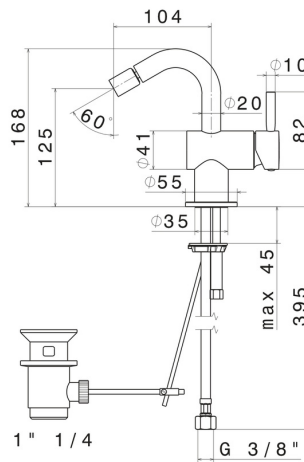

BLINK

70825.59.098

Single lever bidet mixer - finish PVD Brushed Pale Gold

PVD Brushed Pale Gold

FEATURES

- | | |
|-------------------|-----------------------|
| Material | Brass |
| Technology | Save Water |
| Installation | Freestanding |
| Hole type | Single hole |
| Control type | Single lever |
| Waste / Drain set | With waste set |
| Water mixing | Mechanical |

TECHNICAL DRAWING

BLINK

70825.59.098

Single lever bidet mixer - finish PVD Brushed Pale Gold

AVAILABLE FINISHES

59.098

PVD Brushed Pale Gold

01.093