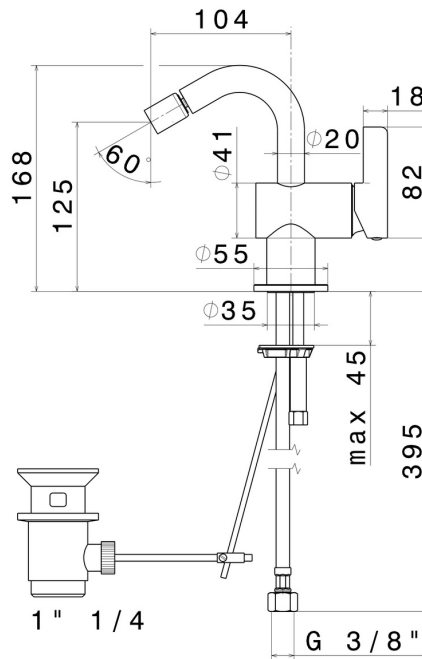

BLINK CHIC

71025.01.093

Single lever bidet mixer - finish Matt Black

FEATURES

- | | |
|-------------------|-----------------------|
| Material | Brass |
| Technology | Save Water |
| Installation | Freestanding |
| Hole type | Single hole |
| Waste / Drain set | With waste set |
| Water mixing | Mechanical |

TECHNICAL DRAWING

 **AR Preview**
try it in your home

More Details
on our [website](#)

BLINK CHIC

71025.01.093

Single lever bidet mixer - finish Matt Black

AVAILABLE FINISHES

01.093