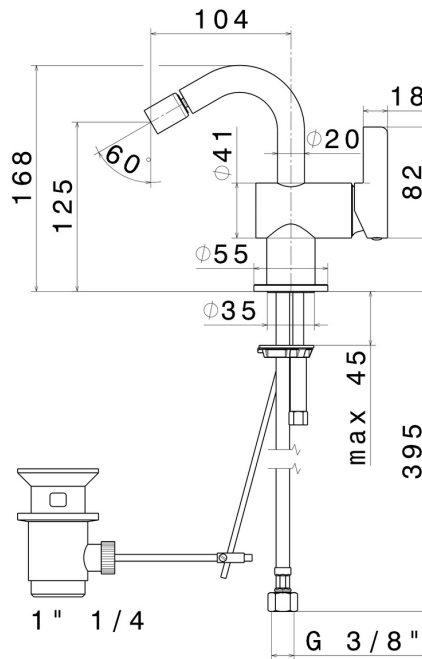

BLINK CHIC

71025.21.018

Single lever bidet mixer - finish Chrome

Chrome

FEATURES

- | | |
|-------------------|-----------------------|
| Material | Brass |
| Technology | Save Water |
| Installation | Freestanding |
| Hole type | Single hole |
| Waste / Drain set | With waste set |
| Water mixing | Mechanical |

TECHNICAL DRAWING

BLINK CHIC

71025.21.018

Single lever bidet mixer - finish Chrome

AVAILABLE FINISHES

21.018

Chrome

01.093