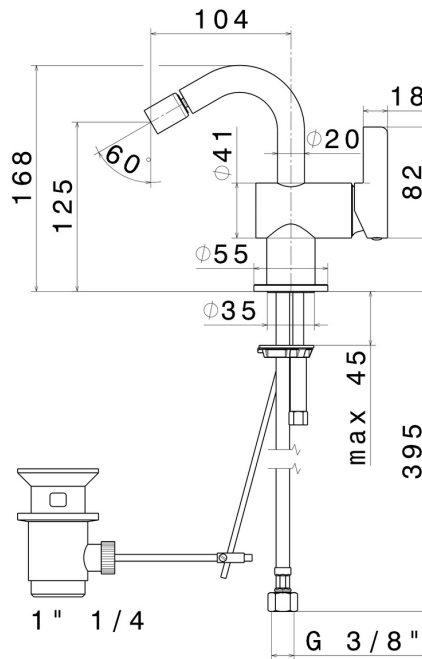

# BLINK CHIC

**71025.47.083**

Single lever bidet mixer - finish Groove Bronze

Groove Bronze

## FEATURES

- |                   |                       |
|-------------------|-----------------------|
| Material          | <b>Brass</b>          |
| Technology        | <b>Save Water</b>     |
| Installation      | <b>Freestanding</b>   |
| Hole type         | <b>Single hole</b>    |
| Waste / Drain set | <b>With waste set</b> |
| Water mixing      | <b>Mechanical</b>     |

## TECHNICAL DRAWING

 **AR Preview**  
try it in your home

**More Details**  
on our [website](#)

**BLINK CHIC**

**71025.47.083**

Single lever bidet mixer - finish Groove Bronze

**AVAILABLE FINISHES**

---