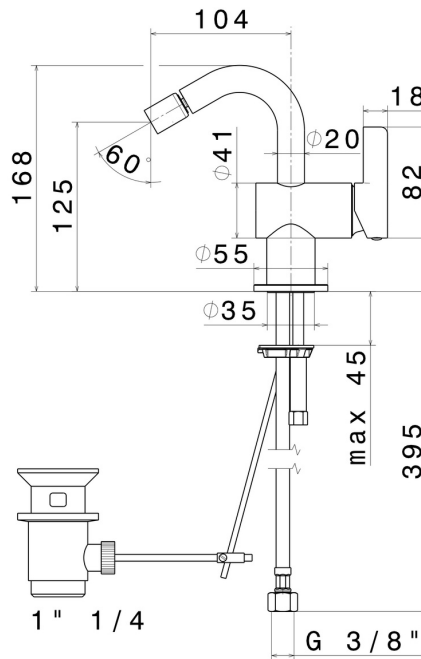

# BLINK CHIC

**71025.58.061**

Single lever bidet mixer - finish PVD Copper Bronze

PVD Copper Bronze

## FEATURES

Material	<b>Brass</b>
Technology	<b>Save Water</b>
Installation	<b>Freestanding</b>
Hole type	<b>Single hole</b>
Waste / Drain set	<b>With waste set</b>
Water mixing	<b>Mechanical</b>

## TECHNICAL DRAWING

**BLINK CHIC**

**71025.58.061**

Single lever bidet mixer - finish PVD Copper Bronze

**AVAILABLE FINISHES**

---

**58.061**

PVD Copper Bronze