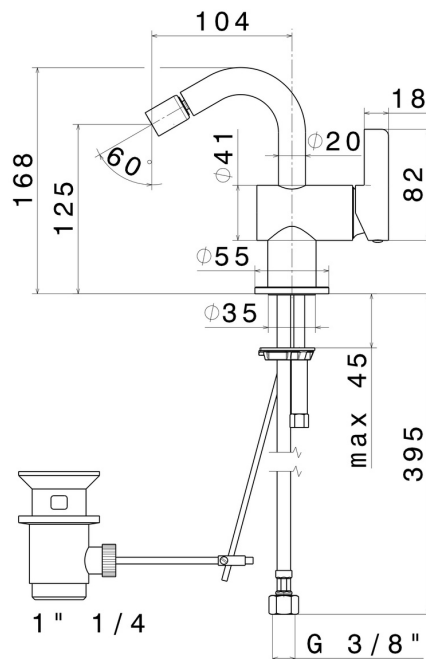

# BLINK CHIC

**71025.59.098**

Single lever bidet mixer - finish PVD Brushed Pale Gold

PVD Brushed Pale Gold

## FEATURES

- |                   |                       |
|-------------------|-----------------------|
| Material          | <b>Brass</b>          |
| Technology        | <b>Save Water</b>     |
| Installation      | <b>Freestanding</b>   |
| Hole type         | <b>Single hole</b>    |
| Waste / Drain set | <b>With waste set</b> |
| Water mixing      | <b>Mechanical</b>     |

## TECHNICAL DRAWING

**BLINK CHIC**

**71025.59.098**

Single lever bidet mixer - finish PVD Brushed Pale Gold

**AVAILABLE FINISHES**

---

**59.098**

PVD Brushed Pale Gold