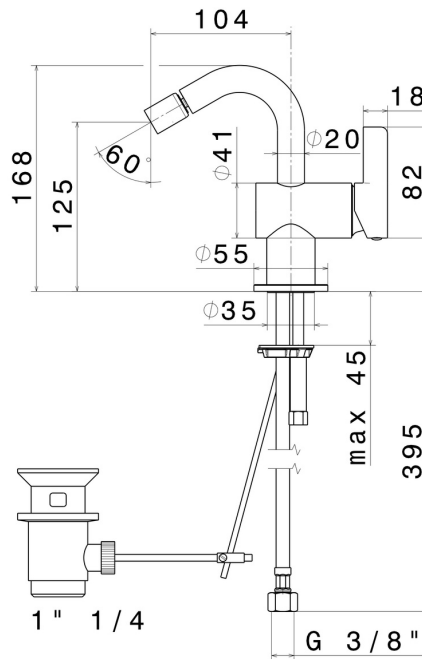

TECHNICAL DRAWING