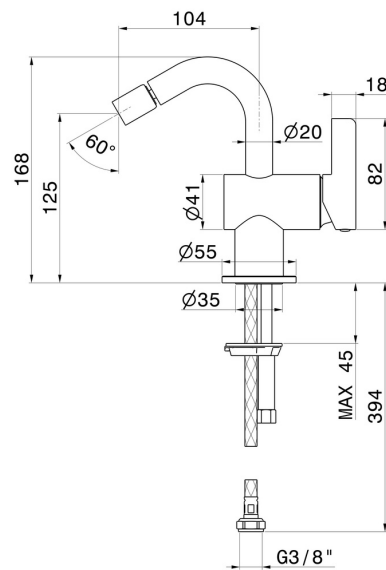

# BLINK CHIC

**71027.01.093**

Single lever bidet mixer - finish Matt Black

External part

## FEATURES

- |                   |                          |
|-------------------|--------------------------|
| Material          | <b>Brass</b>             |
| Technology        | <b>Save Water</b>        |
| Installation      | <b>Freestanding</b>      |
| Hole type         | <b>Single hole</b>       |
| Waste / Drain set | <b>Without waste set</b> |
| Water mixing      | <b>Mechanical</b>        |

## TECHNICAL DRAWING

**BLINK CHIC**

**71027.01.093**

Single lever bidet mixer - finish Matt Black

**AVAILABLE FINISHES**

---

**01.093**

Matt Black