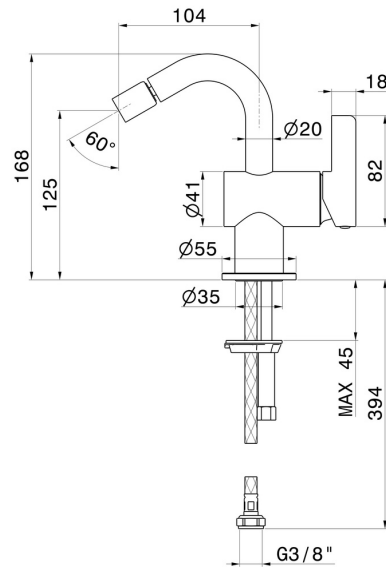

# BLINK CHIC

**71027.21.018**

Single lever bidet mixer - finish Chrome

External part

## FEATURES

- |                   |                          |
|-------------------|--------------------------|
| Material          | <b>Brass</b>             |
| Technology        | <b>Save Water</b>        |
| Installation      | <b>Freestanding</b>      |
| Hole type         | <b>Single hole</b>       |
| Waste / Drain set | <b>Without waste set</b> |
| Water mixing      | <b>Mechanical</b>        |

## TECHNICAL DRAWING

**BLINK CHIC**

**71027.21.018**

Single lever bidet mixer - finish Chrome

**AVAILABLE FINISHES**

---

**21.018**

Chrome