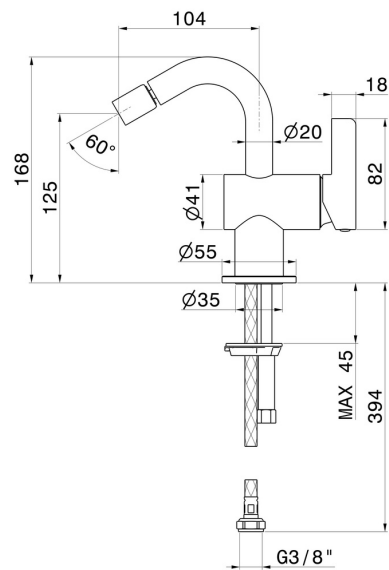

# BLINK CHIC

**71027.47.083**

Single lever bidet mixer - finish Groove Bronze

External part

Groove Bronze

## FEATURES

- |                   |                          |
|-------------------|--------------------------|
| Material          | <b>Brass</b>             |
| Technology        | <b>Save Water</b>        |
| Installation      | <b>Freestanding</b>      |
| Hole type         | <b>Single hole</b>       |
| Waste / Drain set | <b>Without waste set</b> |
| Water mixing      | <b>Mechanical</b>        |

## TECHNICAL DRAWING

**BLINK CHIC**

**71027.47.083**

Single lever bidet mixer - finish Groove Bronze

**AVAILABLE FINISHES**

---

**47.083**

Groove Bronze