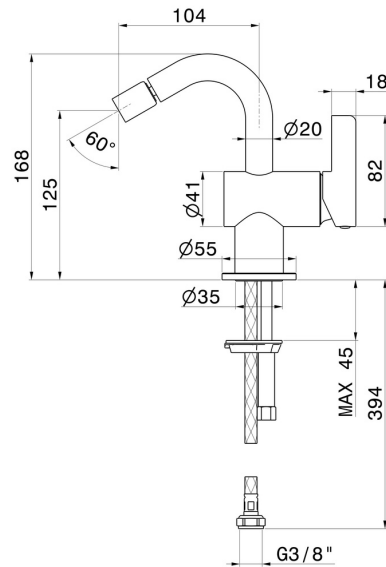

BLINK CHIC

71027.58.061

Single lever bidet mixer - finish PVD Copper Bronze

External part

PVD Copper Bronze

FEATURES

- | | |
|-------------------|--------------------------|
| Material | Brass |
| Technology | Save Water |
| Installation | Freestanding |
| Hole type | Single hole |
| Waste / Drain set | Without waste set |
| Water mixing | Mechanical |

TECHNICAL DRAWING

BLINK CHIC

71027.58.061

Single lever bidet mixer - finish PVD Copper Bronze

AVAILABLE FINISHES

58.061

PVD Copper Bronze

01.093