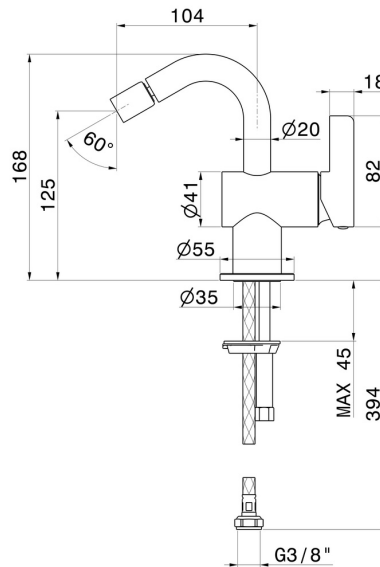

BLINK CHIC

71027.59.098

Single lever bidet mixer - finish PVD Brushed Pale Gold

External part

PVD Brushed Pale Gold

FEATURES

- | | |
|-------------------|--------------------------|
| Material | Brass |
| Technology | Save Water |
| Installation | Freestanding |
| Hole type | Single hole |
| Waste / Drain set | Without waste set |
| Water mixing | Mechanical |

TECHNICAL DRAWING

BLINK CHIC

71027.59.098

Single lever bidet mixer - finish PVD Brushed Pale Gold

AVAILABLE FINISHES

59.098

PVD Brushed Pale Gold

01.093