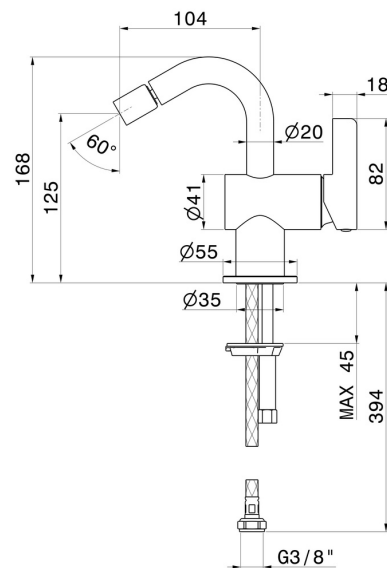

TECHNICAL DRAWING