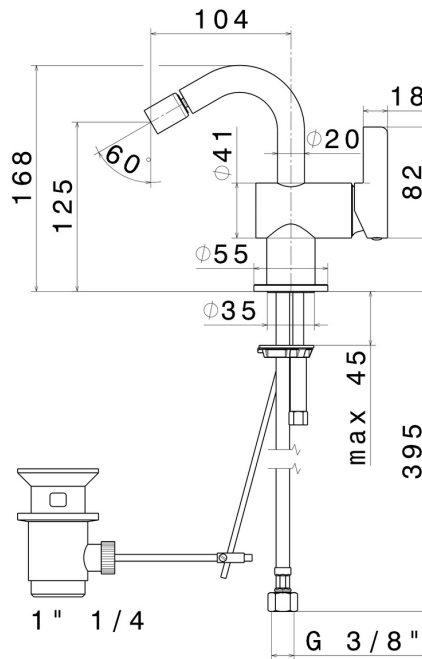

# BLINK CHIC

**71125.21.018**

Single lever bidet mixer - finish Chrome

Luxury

## FEATURES

- |                   |                       |
|-------------------|-----------------------|
| Material          | <b>Brass</b>          |
| Technology        | <b>Save Water</b>     |
| Installation      | <b>Freestanding</b>   |
| Hole type         | <b>Single hole</b>    |
| Waste / Drain set | <b>With waste set</b> |
| Water mixing      | <b>Mechanical</b>     |

## TECHNICAL DRAWING

**BLINK CHIC**

**71125.21.018**

Single lever bidet mixer - finish Chrome

**AVAILABLE FINISHES**

---

**21.018**

Chrome