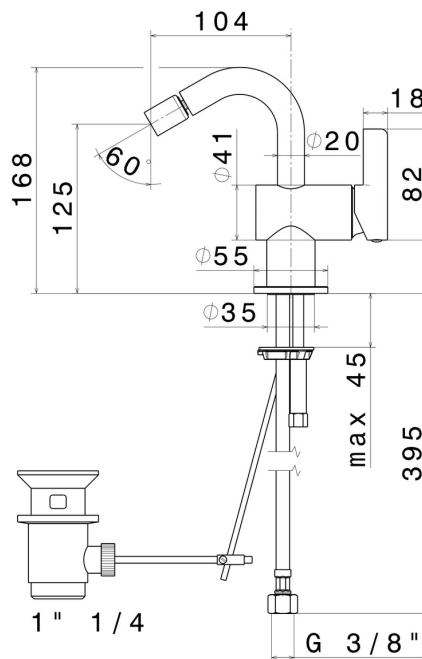

BLINK CHIC

71125.58.061

Single lever bidet mixer - finish PVD Copper Bronze

Luxury

PVD Copper Bronze

FEATURES

- | | |
|-------------------|-----------------------|
| Material | Brass |
| Technology | Save Water |
| Installation | Freestanding |
| Hole type | Single hole |
| Waste / Drain set | With waste set |
| Water mixing | Mechanical |

TECHNICAL DRAWING

BLINK CHIC

71125.58.061

Single lever bidet mixer - finish PVD Copper Bronze

AVAILABLE FINISHES

58.061

PVD Copper Bronze

01.093