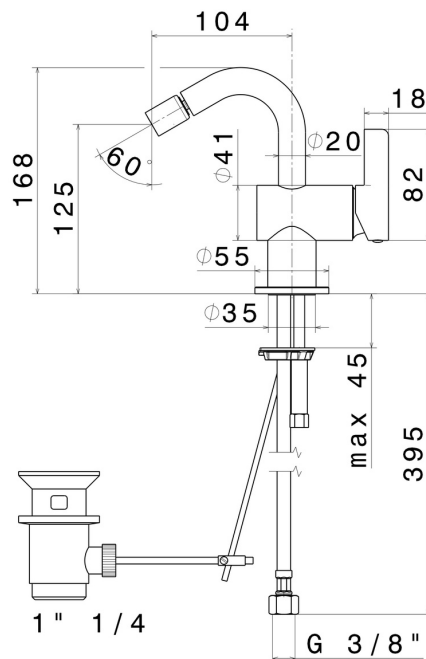

BLINK CHIC

71125.59.098

Single lever bidet mixer - finish PVD Brushed Pale Gold

Luxury

PVD Brushed Pale Gold

FEATURES

- | | |
|-------------------|-----------------------|
| Material | Brass |
| Technology | Save Water |
| Installation | Freestanding |
| Hole type | Single hole |
| Waste / Drain set | With waste set |
| Water mixing | Mechanical |

TECHNICAL DRAWING

BLINK CHIC

71125.59.098

Single lever bidet mixer - finish PVD Brushed Pale Gold

AVAILABLE FINISHES

59.098

PVD Brushed Pale Gold

01.093