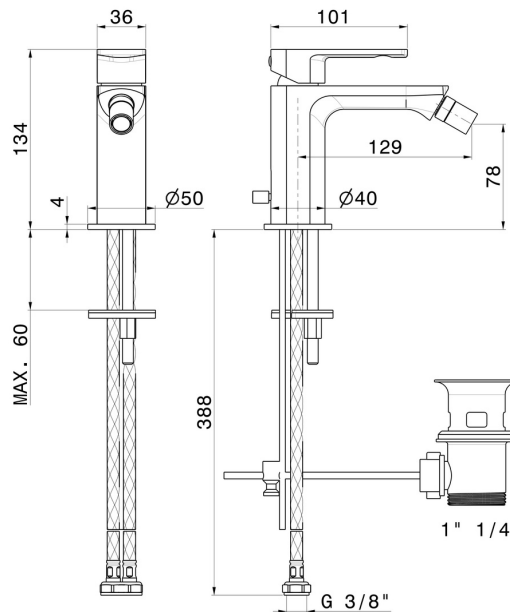

HAKA

72025.01.014

Single lever bidet mixer - finish Matt White

FEATURES

Material	Brass
Technology	Save Water
Installation	Freestanding
Hole type	Single hole
Control type	Single lever
Waste / Drain set	With waste set
Water mixing	Mechanical

TECHNICAL DRAWING

HAKA

72025.01.014

Single lever bidet mixer - finish Matt White

AVAILABLE FINISHES

01.014

Matt White

01.093