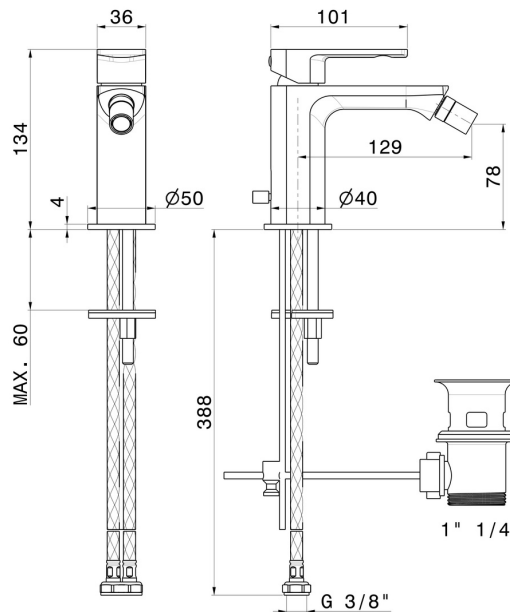

# HAKA

**72025.01.093**

Single lever bidet mixer - finish Matt Black

## FEATURES

- |                   |                       |
|-------------------|-----------------------|
| Material          | <b>Brass</b>          |
| Technology        | <b>Save Water</b>     |
| Installation      | <b>Freestanding</b>   |
| Hole type         | <b>Single hole</b>    |
| Control type      | <b>Single lever</b>   |
| Waste / Drain set | <b>With waste set</b> |
| Water mixing      | <b>Mechanical</b>     |

## TECHNICAL DRAWING

 **AR Preview**  
try it in your home

**More Details**  
on our [website](#)

**HAKA**

**72025.01.093**

Single lever bidet mixer - finish Matt Black

**AVAILABLE FINISHES**

---