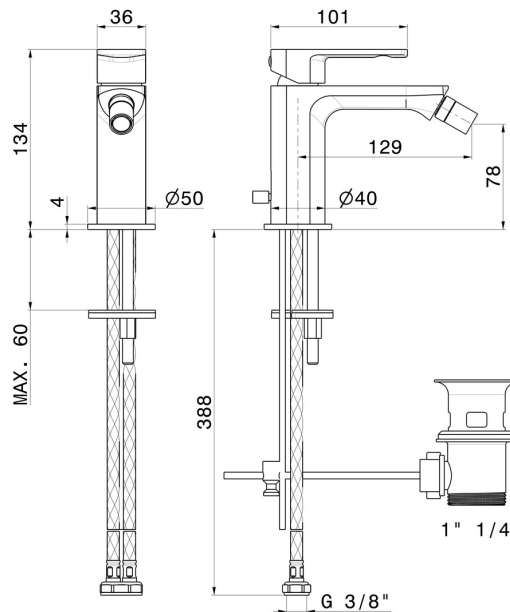

# HAKA

**72025.21.018**

Single lever bidet mixer - finish Chrome

Chrome

## FEATURES

- |                   |                       |
|-------------------|-----------------------|
| Material          | <b>Brass</b>          |
| Technology        | <b>Save Water</b>     |
| Installation      | <b>Freestanding</b>   |
| Hole type         | <b>Single hole</b>    |
| Control type      | <b>Single lever</b>   |
| Waste / Drain set | <b>With waste set</b> |
| Water mixing      | <b>Mechanical</b>     |

## TECHNICAL DRAWING

**HAKA**

**72025.21.018**

Single lever bidet mixer - finish Chrome

**AVAILABLE FINISHES**

---

**21.018**

Chrome