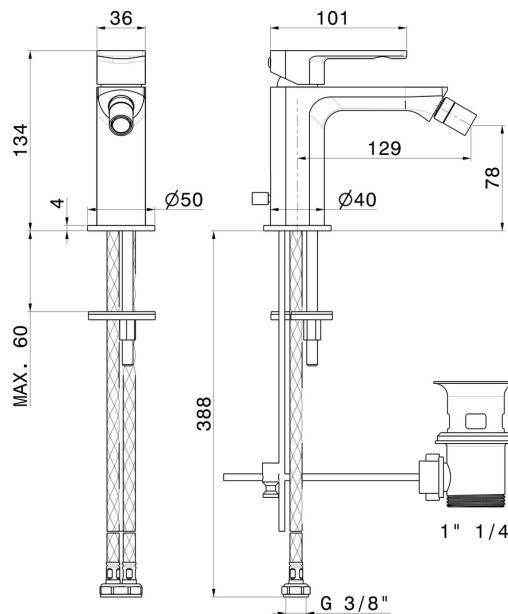

HAKA

72025.59.064

Single lever bidet mixer - finish PVD Brushed Gun Metal

PVD Brushed Gun Metal

FEATURES

- | | |
|-------------------|-----------------------|
| Material | Brass |
| Technology | Save Water |
| Installation | Freestanding |
| Hole type | Single hole |
| Control type | Single lever |
| Waste / Drain set | With waste set |
| Water mixing | Mechanical |

TECHNICAL DRAWING

HAKA

72025.59.064

Single lever bidet mixer - finish PVD Brushed Gun Metal

AVAILABLE FINISHES

59.064

PVD Brushed Gun Metal

01.014