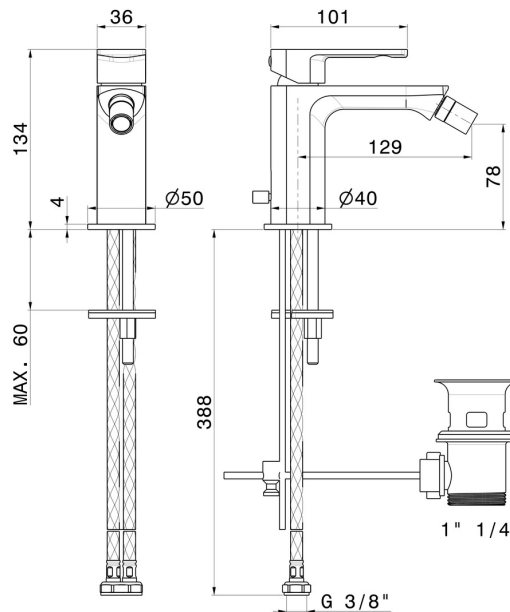

HAKA

72025.59.066

Single lever bidet mixer - finish PVD Brushed steel

PVD Brushed steel

FEATURES

Material	Brass
Technology	Save Water
Installation	Freestanding
Hole type	Single hole
Control type	Single lever
Waste / Drain set	With waste set
Water mixing	Mechanical

TECHNICAL DRAWING

HAKA

72025.59.066

Single lever bidet mixer - finish PVD Brushed steel

AVAILABLE FINISHES

59.066

PVD Brushed steel

01.014