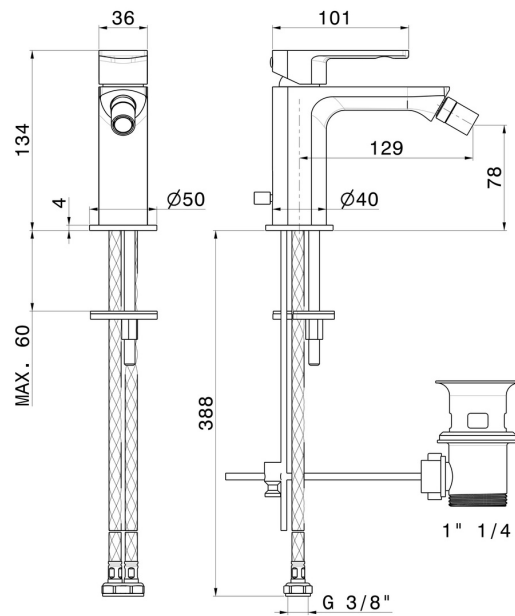

HAKA

72025.59.067

Single lever bidet mixer - finish PVD Brushed Copper Bronze

PVD Brushed Copper Bronze

FEATURES

Material	Brass
Technology	Save Water
Installation	Freestanding
Hole type	Single hole
Control type	Single lever
Waste / Drain set	With waste set
Water mixing	Mechanical

TECHNICAL DRAWING

HAKA

72025.59.067

Single lever bidet mixer - finish PVD Brushed Copper Bronze

AVAILABLE FINISHES

59.067

PVD Brushed Copper Bronze

01.014