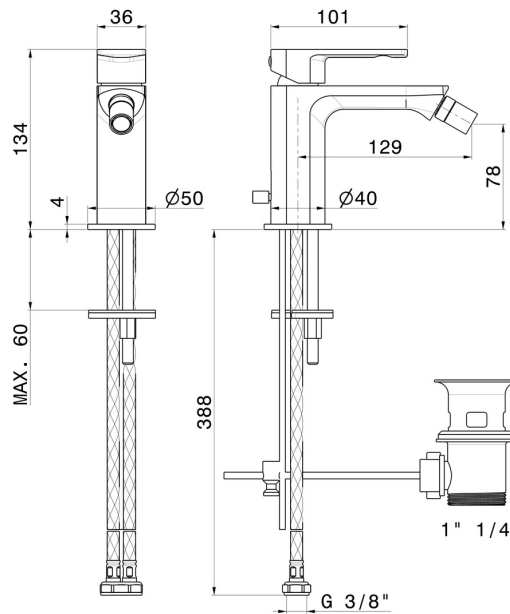

HAKA

72025.59.097

Single lever bidet mixer - finish PVD Brushed Gold

PVD Brushed Gold

FEATURES

Material	Brass
Technology	Save Water
Installation	Freestanding
Hole type	Single hole
Control type	Single lever
Waste / Drain set	With waste set
Water mixing	Mechanical

TECHNICAL DRAWING

HAKA

72025.59.097

Single lever bidet mixer - finish PVD Brushed Gold

AVAILABLE FINISHES

59.097

PVD Brushed Gold

01.014