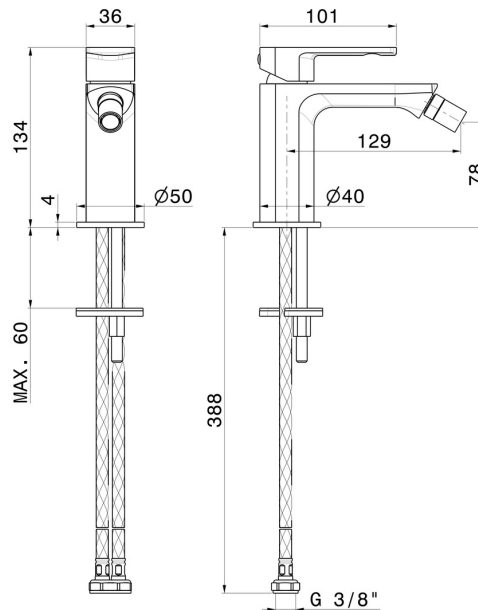

## 72027.01.014

Single lever bidet mixer - finish Matt White

Without pop-up waste set

### FEATURES

- |                   |                          |
|-------------------|--------------------------|
| Material          | <b>Brass</b>             |
| Technology        | <b>Save Water</b>        |
| Installation      | <b>Freestanding</b>      |
| Hole type         | <b>Single hole</b>       |
| Control type      | <b>Single lever</b>      |
| Waste / Drain set | <b>Without waste set</b> |
| Water mixing      | <b>Mechanical</b>        |

### TECHNICAL DRAWING

**HAKA**

**72027.01.014**

Single lever bidet mixer - finish Matt White

**AVAILABLE FINISHES**

---

**01.014**

Matt White