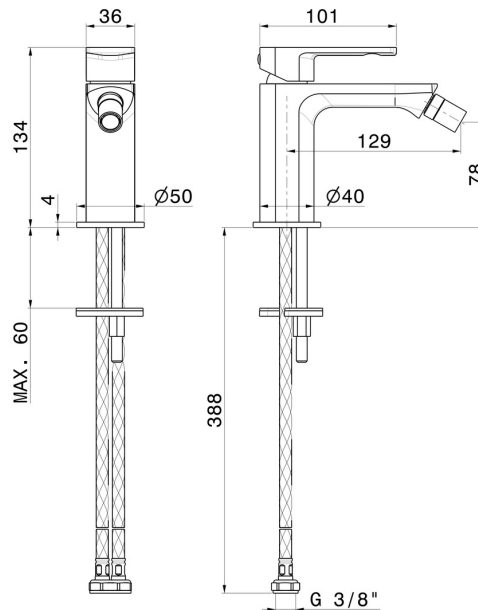

HAKA

72027.01.093

Single lever bidet mixer - finish Matt Black

Without pop-up waste set

FEATURES

- | | |
|-------------------|--------------------------|
| Material | Brass |
| Technology | Save Water |
| Installation | Freestanding |
| Hole type | Single hole |
| Control type | Single lever |
| Waste / Drain set | Without waste set |
| Water mixing | Mechanical |

TECHNICAL DRAWING

HAKA

72027.01.093

Single lever bidet mixer - finish Matt Black

AVAILABLE FINISHES

01.093

Matt Black

01.014