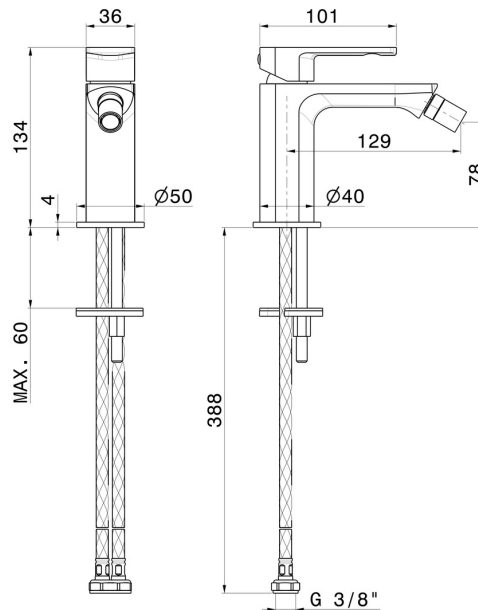

HAKA

72027.21.018

Single lever bidet mixer - finish Chrome

Without pop-up waste set

FEATURES

- | | |
|-------------------|--------------------------|
| Material | Brass |
| Technology | Save Water |
| Installation | Freestanding |
| Hole type | Single hole |
| Control type | Single lever |
| Waste / Drain set | Without waste set |
| Water mixing | Mechanical |

TECHNICAL DRAWING

HAKA

72027.21.018

Single lever bidet mixer - finish Chrome

AVAILABLE FINISHES

21.018

Chrome

01.014