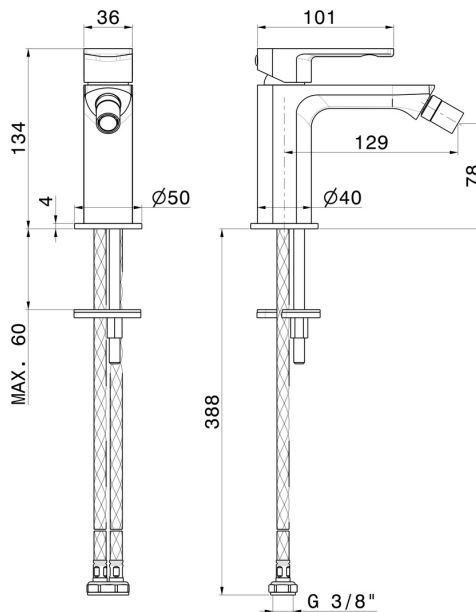

HAKA

72027.59.064

Single lever bidet mixer - finish PVD Brushed Gun Metal

Without pop-up waste set

PVD Brushed Gun Metal

FEATURES

- | | |
|-------------------|--------------------------|
| Material | Brass |
| Technology | Save Water |
| Installation | Freestanding |
| Hole type | Single hole |
| Control type | Single lever |
| Waste / Drain set | Without waste set |
| Water mixing | Mechanical |

TECHNICAL DRAWING

HAKA

72027.59.064

Single lever bidet mixer - finish PVD Brushed Gun Metal

AVAILABLE FINISHES

59.064

PVD Brushed Gun Metal

01.014