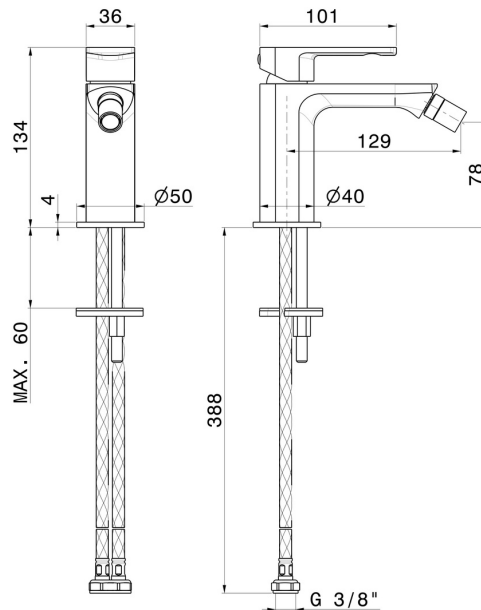

HAKA

72027.59.066

Single lever bidet mixer - finish PVD Brushed steel

Without pop-up waste set

FEATURES

- | | |
|-------------------|--------------------------|
| Material | Brass |
| Technology | Save Water |
| Installation | Freestanding |
| Hole type | Single hole |
| Control type | Single lever |
| Waste / Drain set | Without waste set |
| Water mixing | Mechanical |

TECHNICAL DRAWING

HAKA

72027.59.066

Single lever bidet mixer - finish PVD Brushed steel

AVAILABLE FINISHES

59.066

PVD Brushed steel

01.014