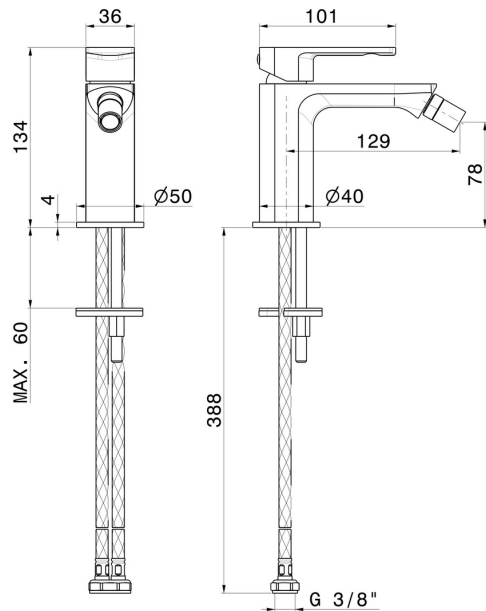

# HAKA

**72027.59.067**

Single lever bidet mixer - finish PVD Brushed Copper Bronze

Without pop-up waste set

PVD Brushed Copper Bronze

## FEATURES

Material	<b>Brass</b>
Technology	<b>Save Water</b>
Installation	<b>Freestanding</b>
Hole type	<b>Single hole</b>
Control type	<b>Single lever</b>
Waste / Drain set	<b>Without waste set</b>
Water mixing	<b>Mechanical</b>

## TECHNICAL DRAWING

**HAKA**

**72027.59.067**

Single lever bidet mixer - finish PVD Brushed Copper Bronze

**AVAILABLE FINISHES**

---

 **59.067**  
PVD Brushed Copper Bronze

 **01.014**  
finish Matt White