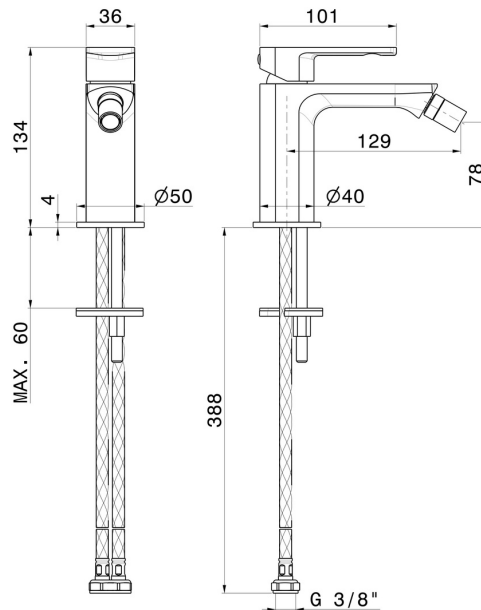

HAKA

72027.59.097

Single lever bidet mixer - finish PVD Brushed Gold

Without pop-up waste set

FEATURES

- | | |
|-------------------|--------------------------|
| Material | Brass |
| Technology | Save Water |
| Installation | Freestanding |
| Hole type | Single hole |
| Control type | Single lever |
| Waste / Drain set | Without waste set |
| Water mixing | Mechanical |

TECHNICAL DRAWING

HAKA

72027.59.097

Single lever bidet mixer - finish PVD Brushed Gold

AVAILABLE FINISHES

59.097

PVD Brushed Gold

01.014