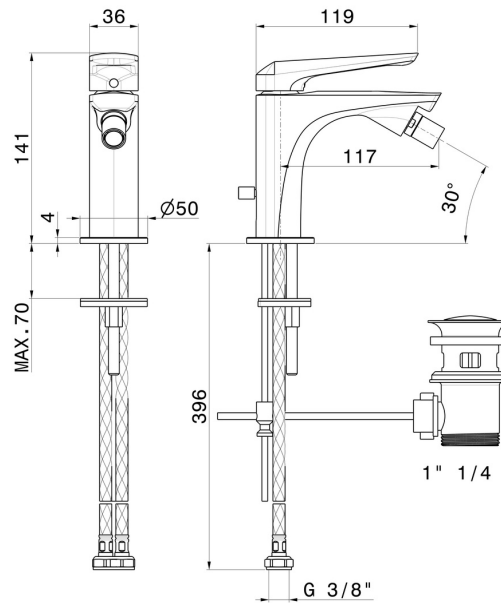

DELTA ZERO

72225.01.014

Single lever bidet mixer - finish Matt White

FEATURES

Material	Brass
Technology	Save Water
Installation	Freestanding
Hole type	Single hole
Control type	Single lever
Waste / Drain set	With waste set
Water mixing	Mechanical

TECHNICAL DRAWING

DELTA ZERO

72225.01.014

Single lever bidet mixer - finish Matt White

AVAILABLE FINISHES

01.014

Matt White

01.093