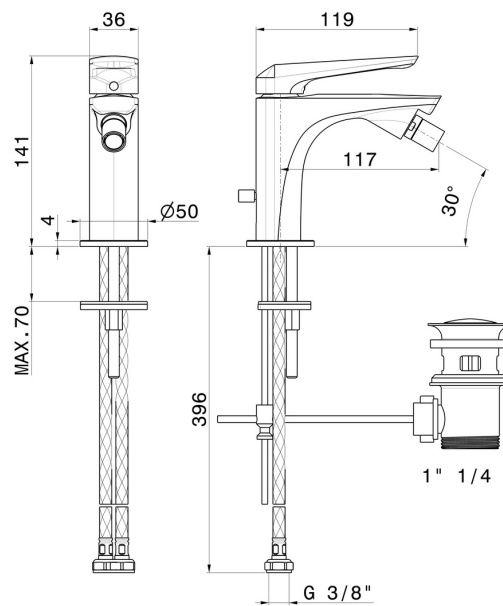

DELTA ZERO

72225.01.093

Single lever bidet mixer - finish Matt Black

FEATURES

Material	Brass
Technology	Save Water
Installation	Freestanding
Hole type	Single hole
Control type	Single lever
Waste / Drain set	With waste set
Water mixing	Mechanical

TECHNICAL DRAWING

DELTA ZERO

72225.01.093

Single lever bidet mixer - finish Matt Black

AVAILABLE FINISHES

01.093

Matt Black

01.014