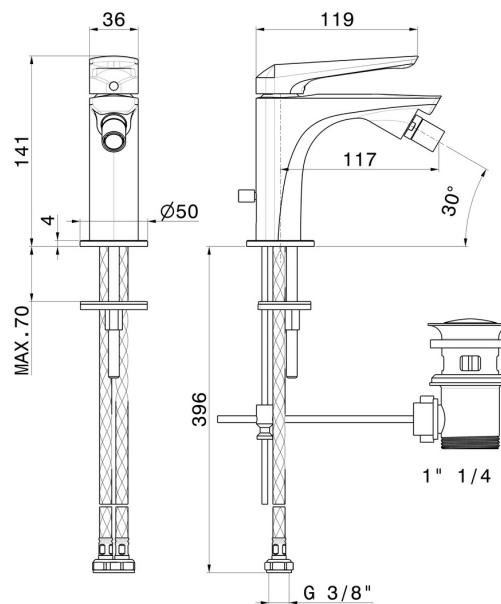

DELTA ZERO

72225.21.018

Single lever bidet mixer - finish Chrome

FEATURES

| | |
|-------------------|-----------------------|
| Material | Brass |
| Technology | Save Water |
| Installation | Freestanding |
| Hole type | Single hole |
| Control type | Single lever |
| Waste / Drain set | With waste set |
| Water mixing | Mechanical |

TECHNICAL DRAWING

DELTA ZERO

72225.21.018

Single lever bidet mixer - finish Chrome

AVAILABLE FINISHES

21.018

Chrome

01.014