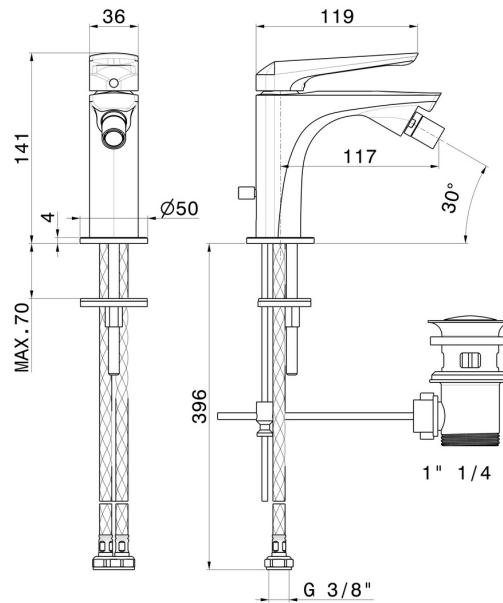

DELTA ZERO

72225.58.061

Single lever bidet mixer - finish PVD Copper Bronze

PVD Copper Bronze

FEATURES

Material	Brass
Technology	Save Water
Installation	Freestanding
Hole type	Single hole
Control type	Single lever
Waste / Drain set	With waste set
Water mixing	Mechanical

TECHNICAL DRAWING

DELTA ZERO

72225.58.061

Single lever bidet mixer - finish PVD Copper Bronze

AVAILABLE FINISHES

58.061

PVD Copper Bronze

01.014