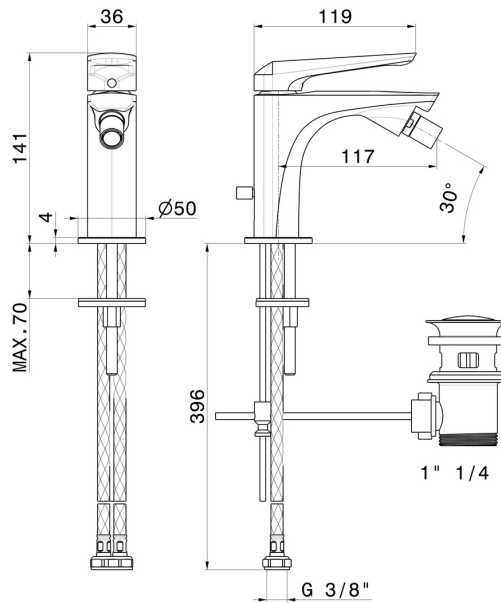

DELTA ZERO

72225.58.063

Single lever bidet mixer - finish PVD Gun Metal

PVD Gun Metal

FEATURES

Material	Brass
Technology	Save Water
Installation	Freestanding
Hole type	Single hole
Control type	Single lever
Waste / Drain set	With waste set
Water mixing	Mechanical

TECHNICAL DRAWING

DELTA ZERO

72225.58.063

Single lever bidet mixer - finish PVD Gun Metal

AVAILABLE FINISHES

58.063

PVD Gun Metal

01.014