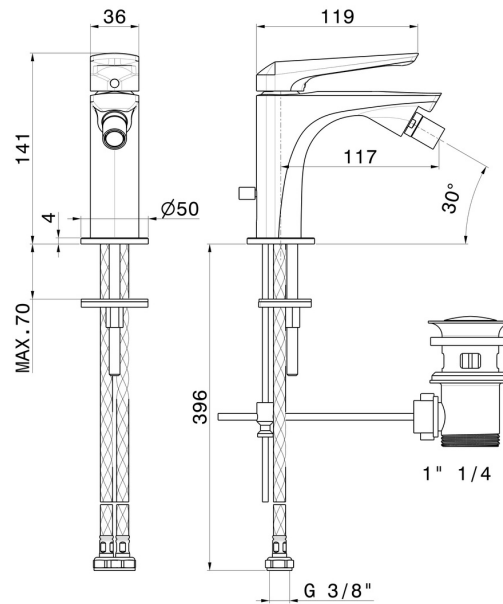

DELTA ZERO

72225.59.064

Single lever bidet mixer - finish PVD Brushed Gun Metal

PVD Brushed Gun Metal

FEATURES

- | | |
|-------------------|-----------------------|
| Material | Brass |
| Technology | Save Water |
| Installation | Freestanding |
| Hole type | Single hole |
| Control type | Single lever |
| Waste / Drain set | With waste set |
| Water mixing | Mechanical |

TECHNICAL DRAWING

DELTA ZERO

72225.59.064

Single lever bidet mixer - finish PVD Brushed Gun Metal

AVAILABLE FINISHES

59.064

PVD Brushed Gun Metal

01.014