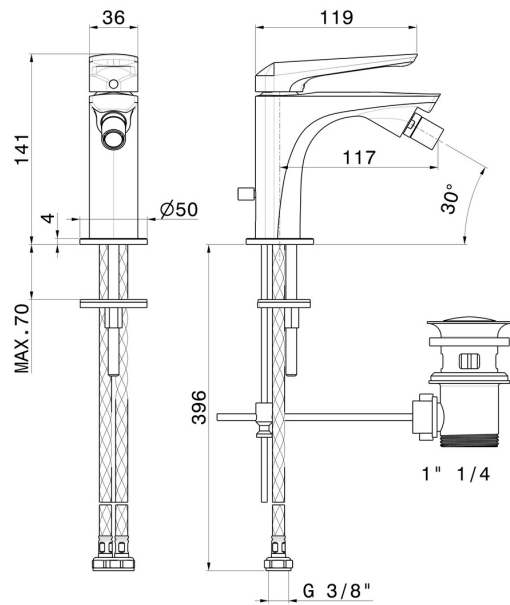

# DELTA ZERO

**72225.59.067**

Single lever bidet mixer - finish PVD Brushed Copper Bronze

PVD Brushed Copper Bronze

## FEATURES

Material	<b>Brass</b>
Technology	<b>Save Water</b>
Installation	<b>Freestanding</b>
Hole type	<b>Single hole</b>
Control type	<b>Single lever</b>
Waste / Drain set	<b>With waste set</b>
Water mixing	<b>Mechanical</b>

## TECHNICAL DRAWING

**DELTA ZERO**

**72225.59.067**

Single lever bidet mixer - finish PVD Brushed Copper Bronze

**AVAILABLE FINISHES**

---

**59.067**

PVD Brushed Copper Bronze